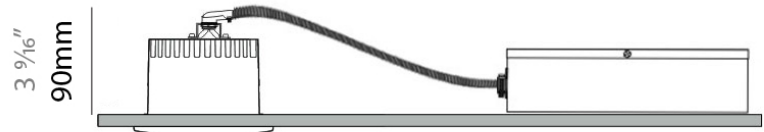

Ø70mm
2 3/4"