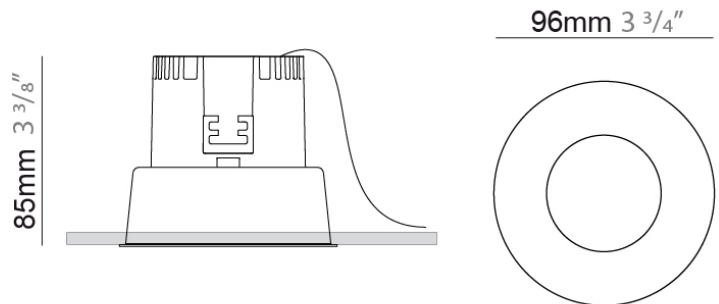

PROJECT	_____
TYPE	_____
NOTES	_____
QUANTITY	_____
DATE	_____

DIXIT RA8 RECESSED

L5600421

GENERAL

Series: Dixit
Subseries: Dixit RA8
Brand: Ivela
Division: Architectural
Mounting Type: Recessed
Mounting Location: Ceiling
Subcategory: Downlight

PHYSICAL

Shape: Round
Diameter (mm): 96
Diameter (in): 3 3/4
Height (mm): 85
Height (in): 3 3/8
Min. Recessing Depth (mm): 125
Min. Recessing Depth (in): 4 15/16
Light Distribution: Direct
Weight (kg): 0.5
Weight (lbs): 1.1
Diffuser: Clear Polycarbonate
Fixture Finish: MWH
Fixture Material: Aluminum Die Cast
Cut-out Measurements: 92mm (3 5/8")

ELECTRICAL

Input Wattage Range: 1 - 9 W
Lamp Type: LED
Total Output Wattage (W): 6.5
Driver Included: No
Driver Location: Recessed Housing
Housing: See components
Constant Current (MA): 250

LED

Color Temperature (°K): 3000
CRI: >80 CRI
Lamp Life (hrs): 50000

OPTICAL

Reflector°: 25

RATINGS AND CERTIFICATIONS

IP rating: IP44